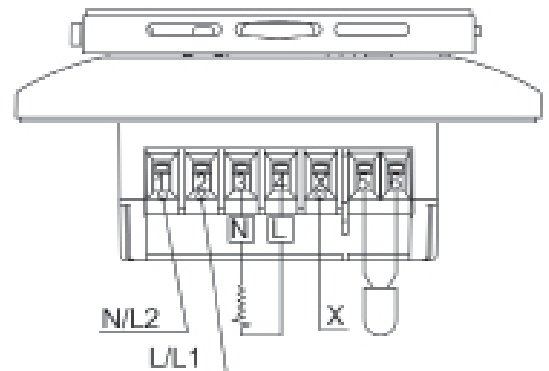

Colour Touch Thermostat Model W3WT02 Wifi

Colour Touch Thermostat - W3WT02 Wifi

Monitoring of energy consumption

Total switch-on can be read-out for overall energy consumption monitoring.

Factory-set of events