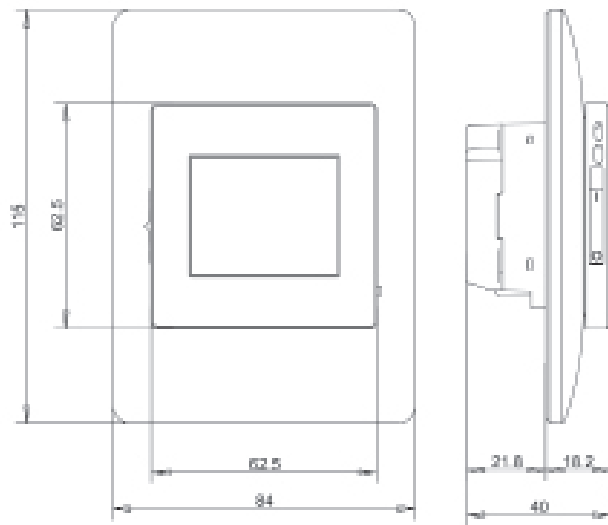

Colour Touch Thermostat Model W3WT02 Wifi

Colour Touch Thermostat - W3WT02 Wifi

Monitoring of energy consumption

Total switch-on can be read-out for overall energy consumption monitoring.

Factory-set of events